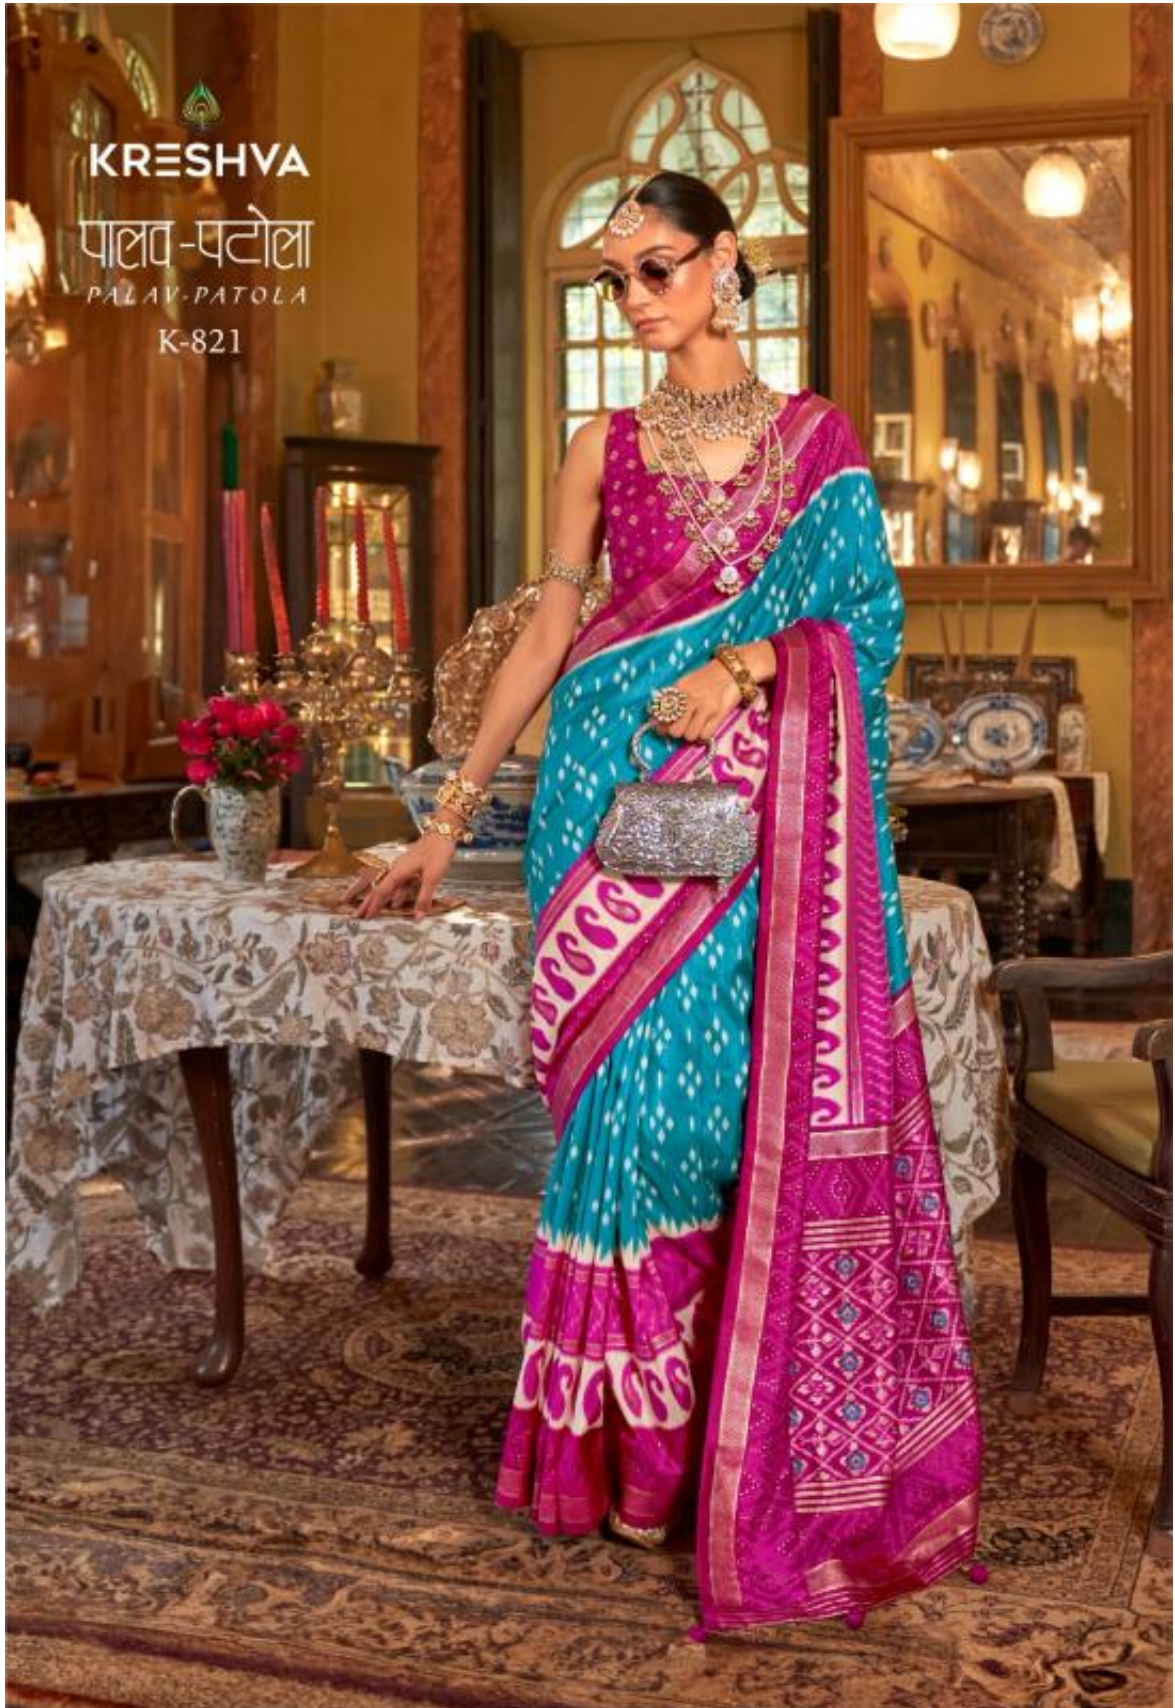

KRESHVA

पालव-पटोला

PALAV-PATOLA

K-821