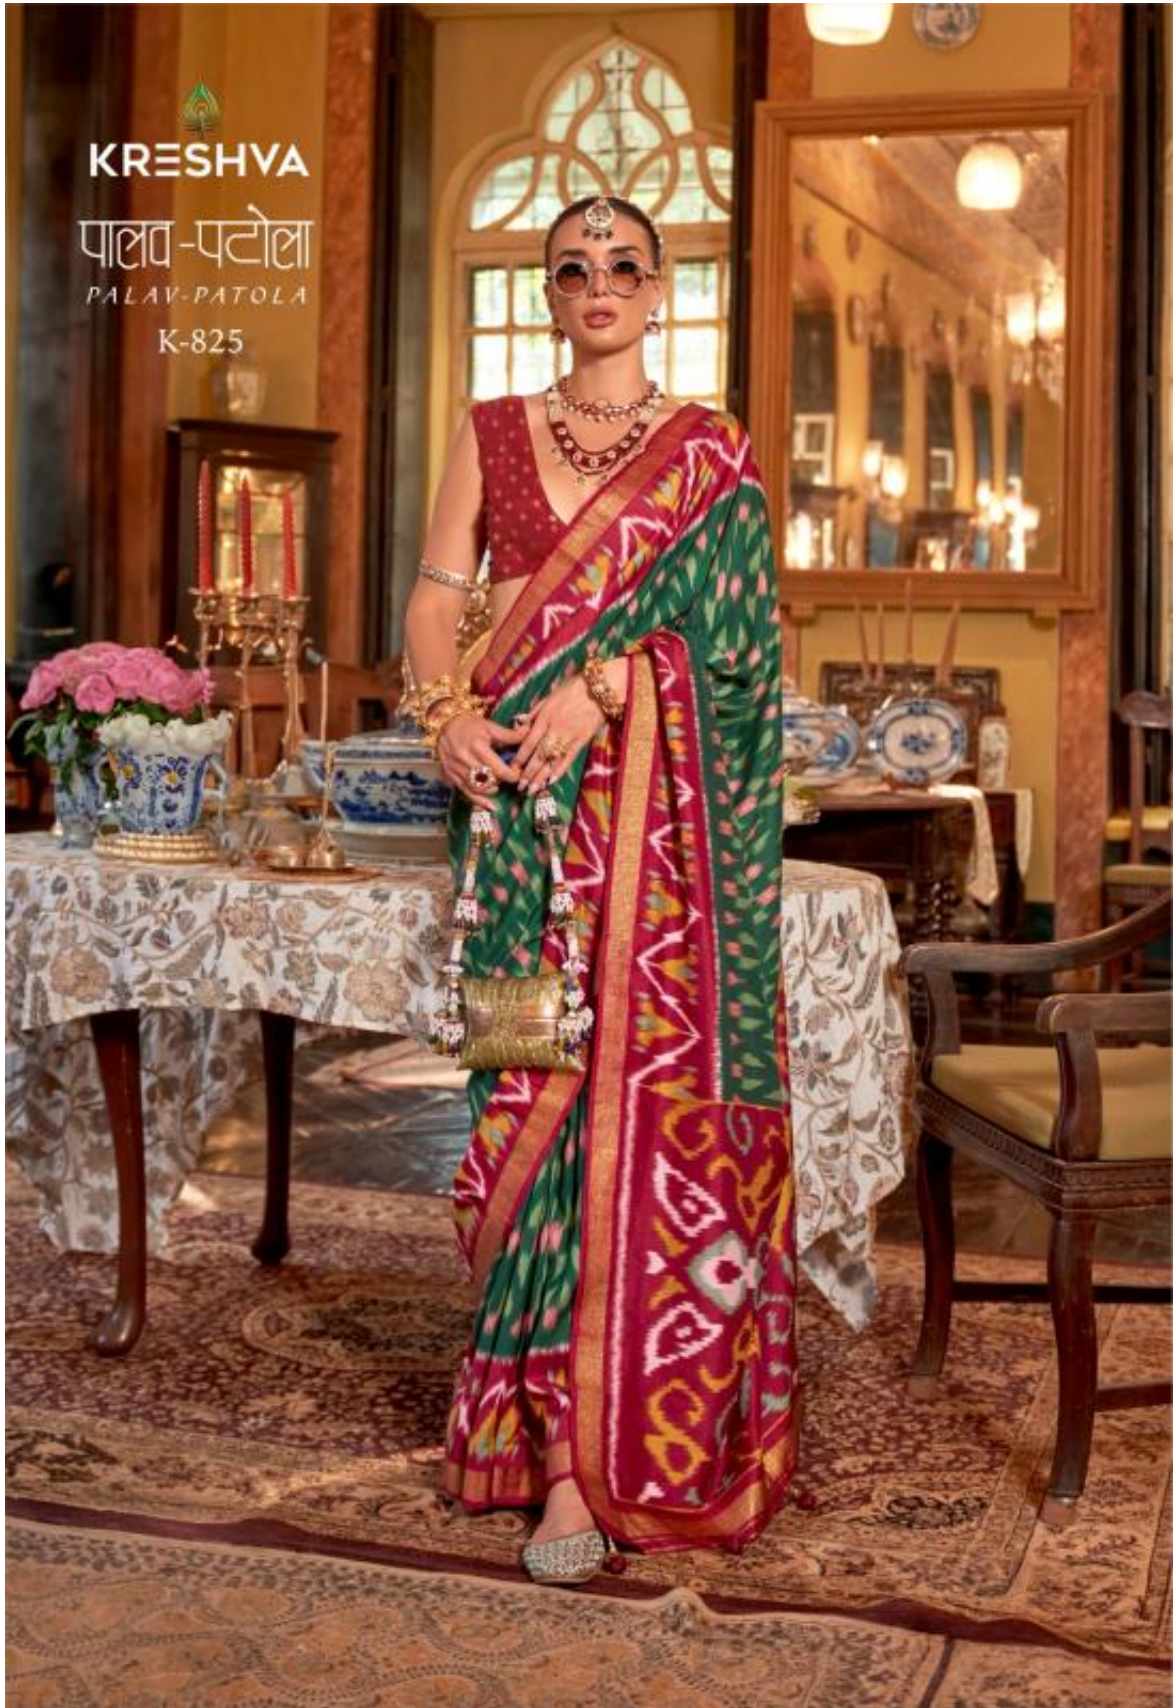

KRESHVA
पालव-पटोला
PALAV-PATOLA
K-825