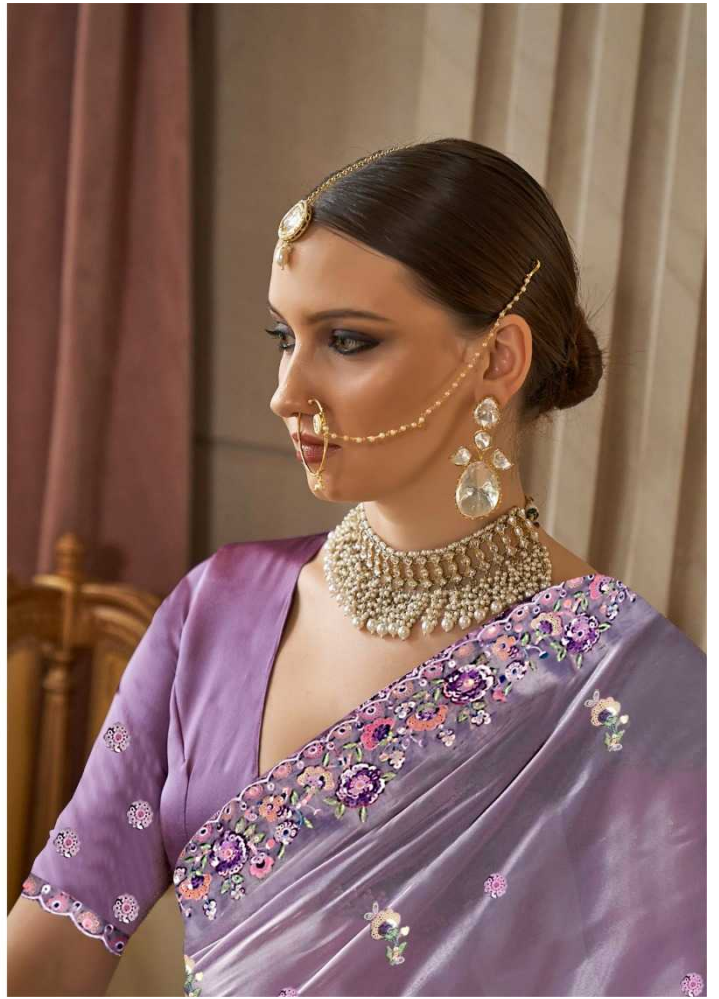

KALA JAMUN™
Berry of Textile Elegance