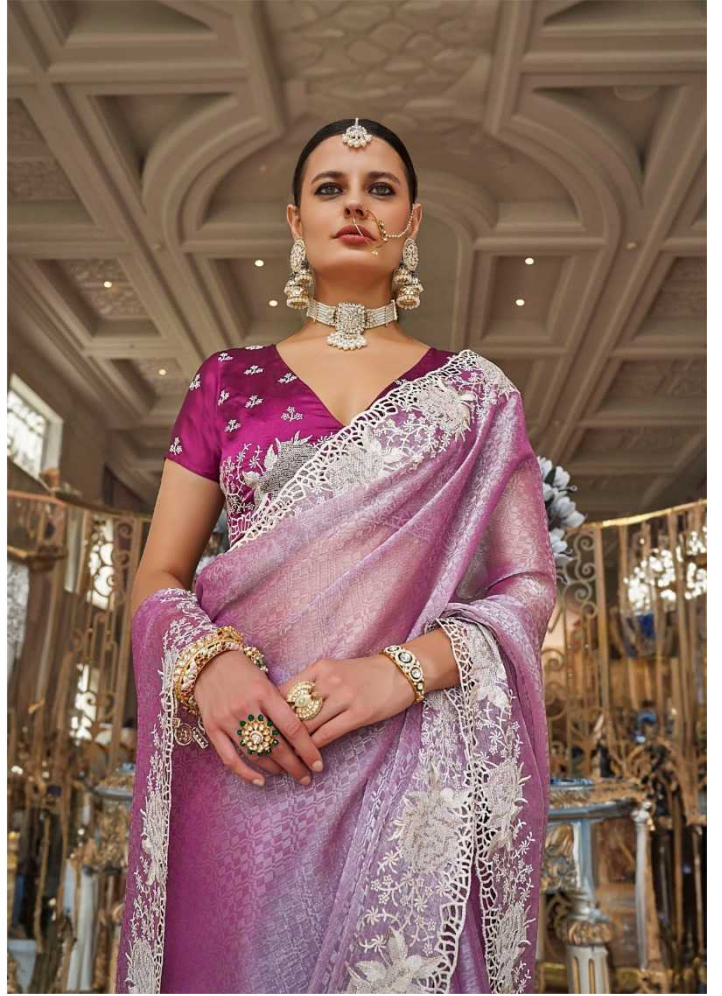

KALA JAMUN
Berry of Textile Elegance