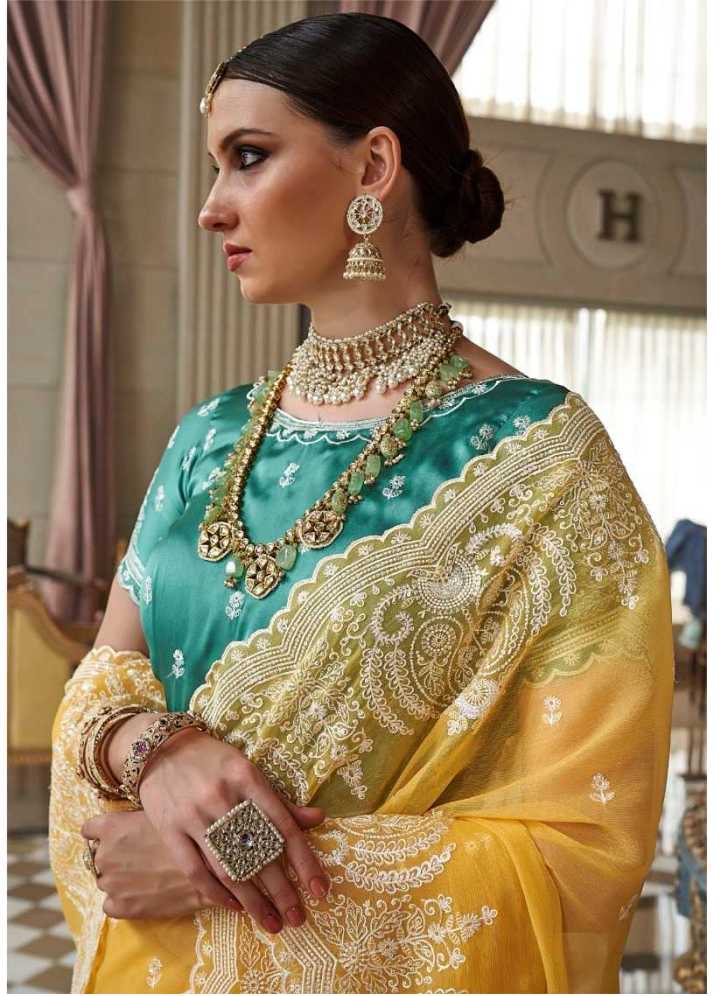

KALA JAMUN™
Berry of Textile Elegance