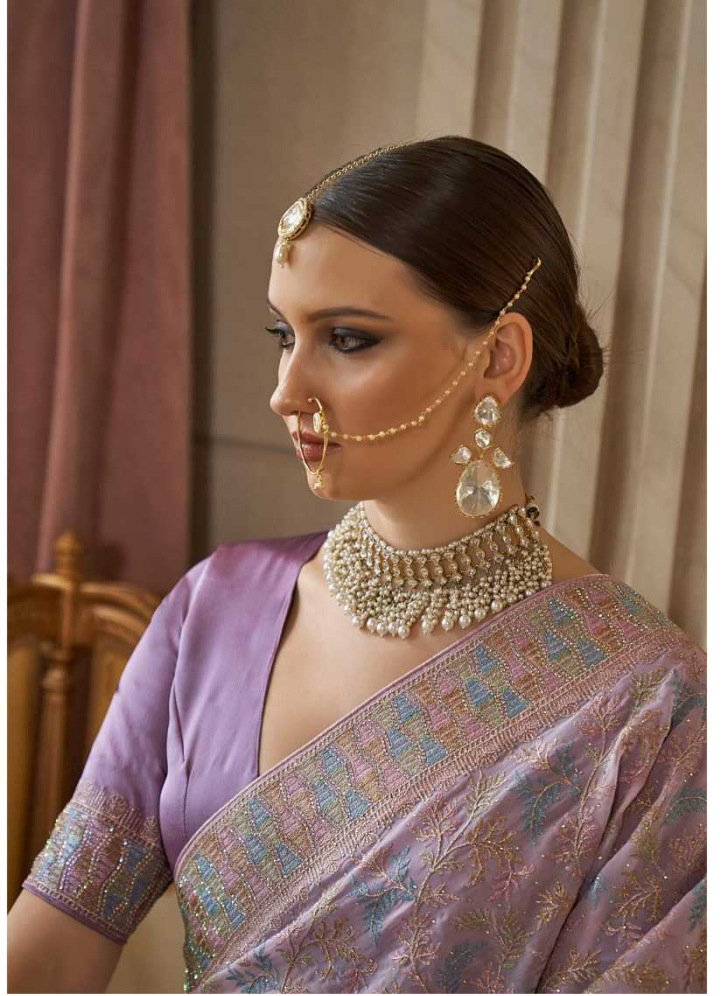

Catalog Name :	kala jamun sai mere heavy designer party wear saree for women
Top Fabric :	-
Bottom Fabric :	-
Dupatta Fabric :	-
Pant Fabric :	-
Plazo Fabric :	-
Catalog Pcs :	10
Avg. Price :	Rs. 2299
Product Price : ( + 5 % GST)	Rs. 22990
Product Weight :	10

K  
KALA JAMUN™  
Berry of Textile Elegance

KALA JAMUN™

Berry of Textile Elegance

साईं मेरे!  
SAINMERE

  
KALA JAMUN™  
Berry of Textile Elegance

KALA JAMUN  
Berry of Textile Elegance

D.NO. 102

  
KALA JAMUN™  
Berry of Textile Elegance