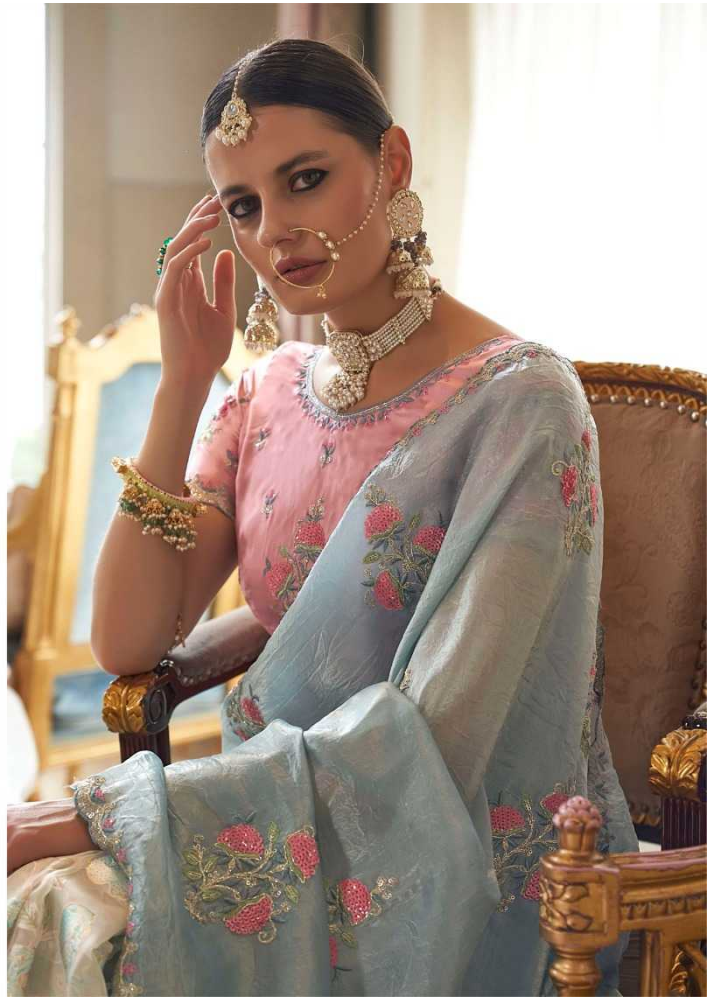

KALA JAMUN™
Berry of Textile Elegance