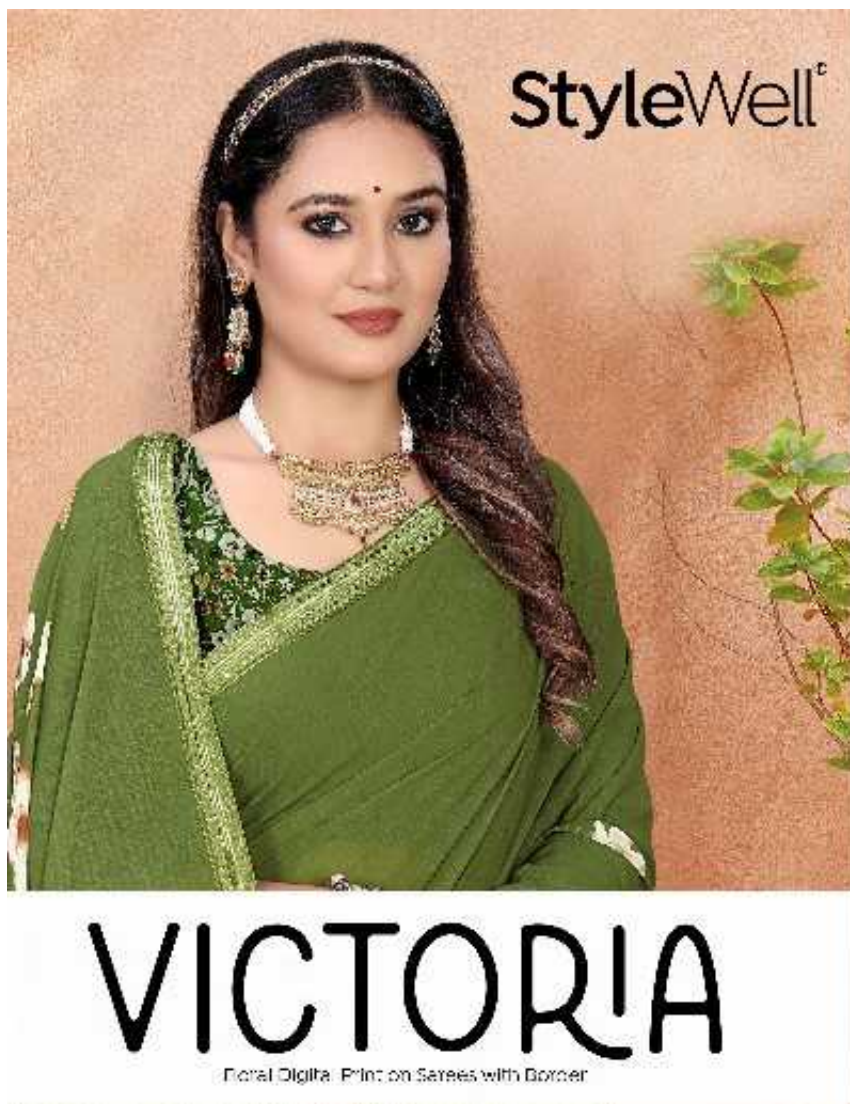

|                              |   |
|------------------------------|---|
| Catalog Name :               | stylewell victoria classic look digital print saree with blouse |
| Top Fabric :                 | -   |
| Bottom Fabric :              | -   |
| Dupatta Fabric :             | -   |
| Pant Fabric :                | -   |
| Plazo Fabric :               | -   |
| Catalog Pcs :                | 9   |
| Avg. Price :                 | Rs. 750   |
| Product Price : ( + 5 % GST) | Rs. 6750  |
| Product Weight :             | 5   |

# VICTORIA

Floral Digital Print on Sarees with Border

3079

3080

3081

3082

3083

3075