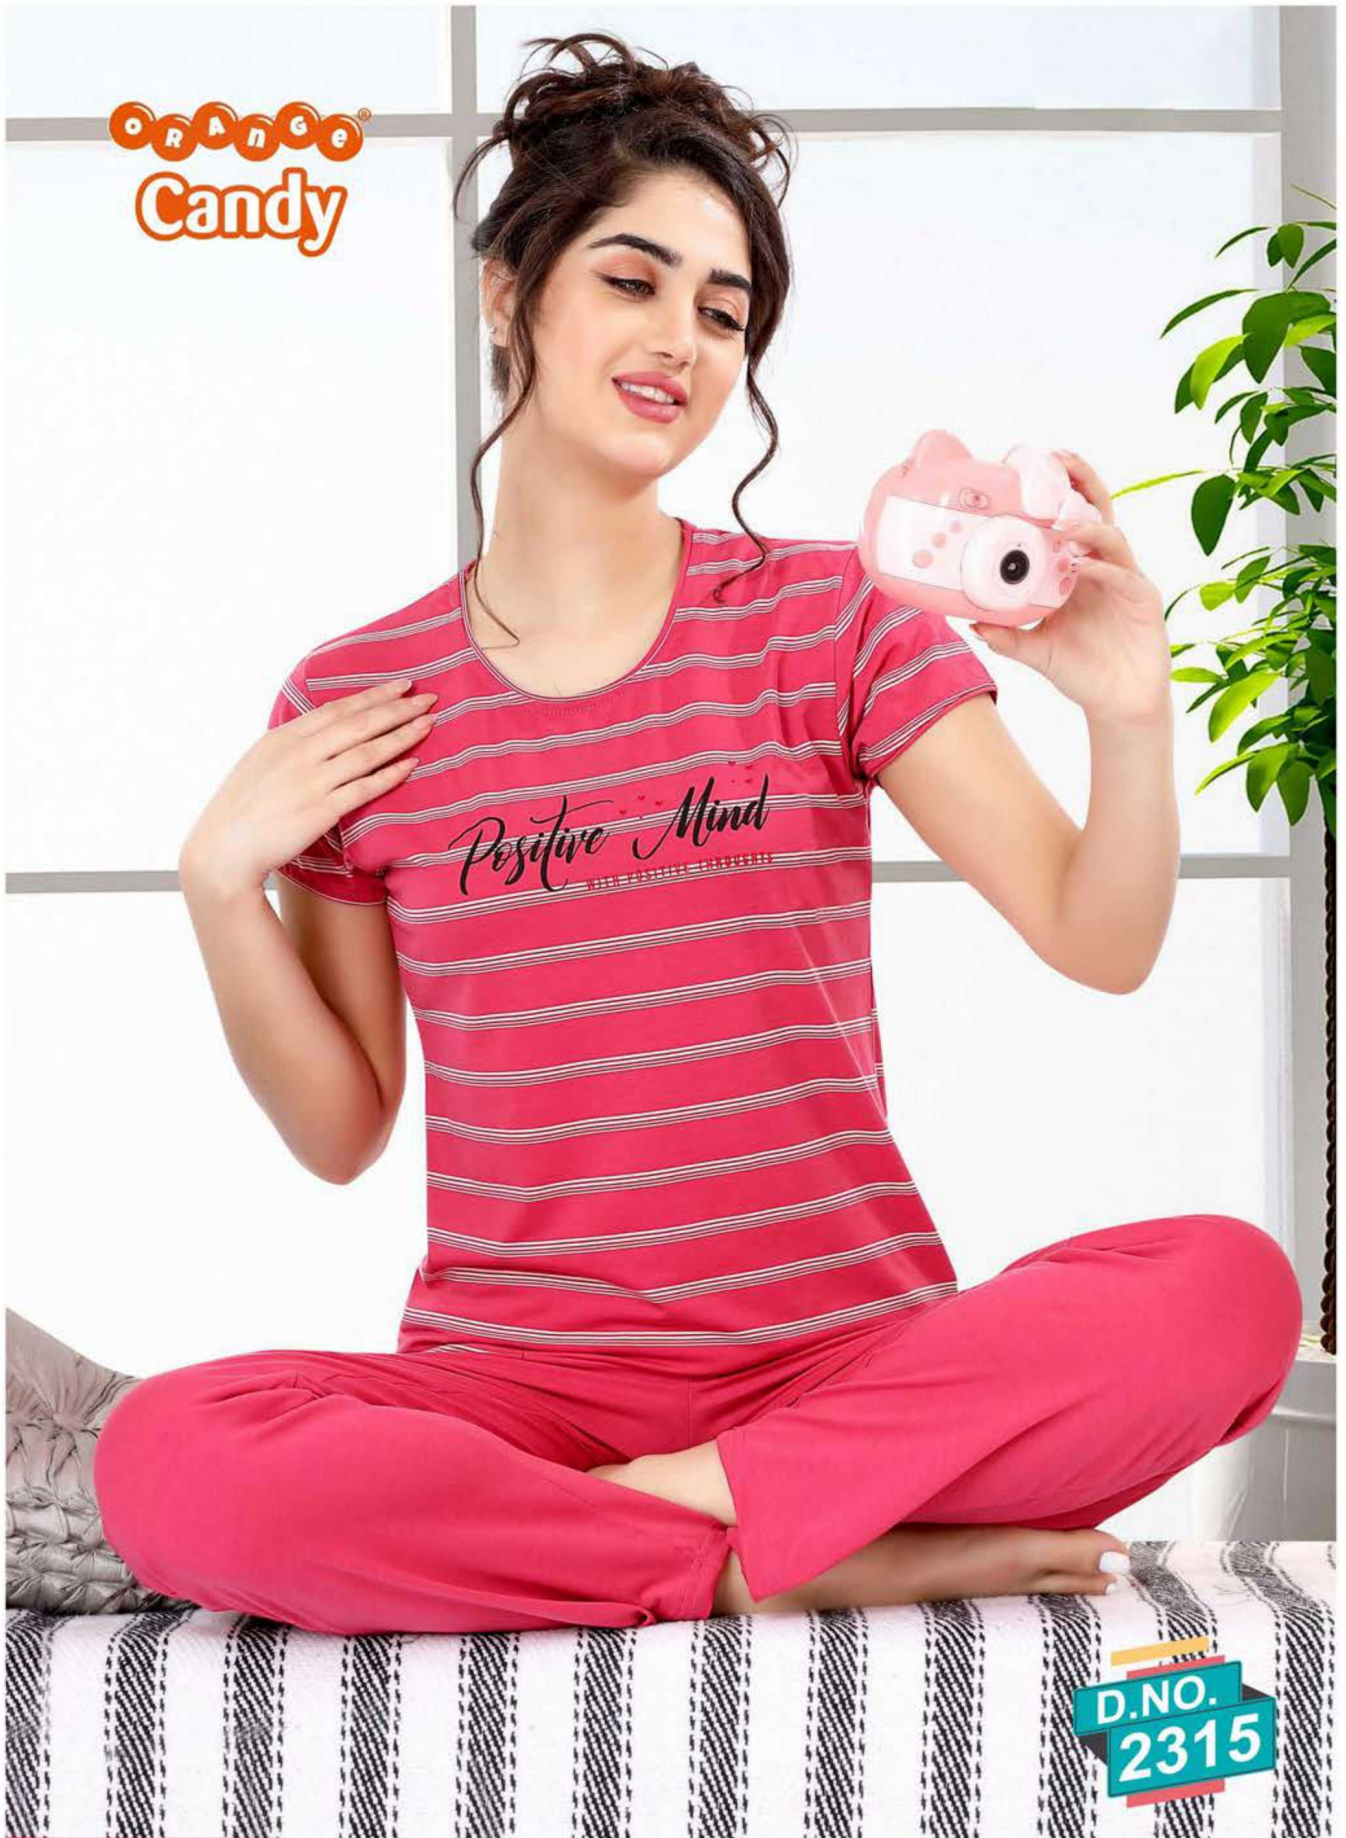

SIZE

M-L-XL-2XL

ORANGE[®]
Candy

D.NO.
2314

STYLE :-	2314 (CORD SET)
FABRIC :-	COTTON HOSEY
PACKING :-	6 PCS PACKING

SIZE

S-M-L-XL-2XL-3XL

ORANGE
Candy