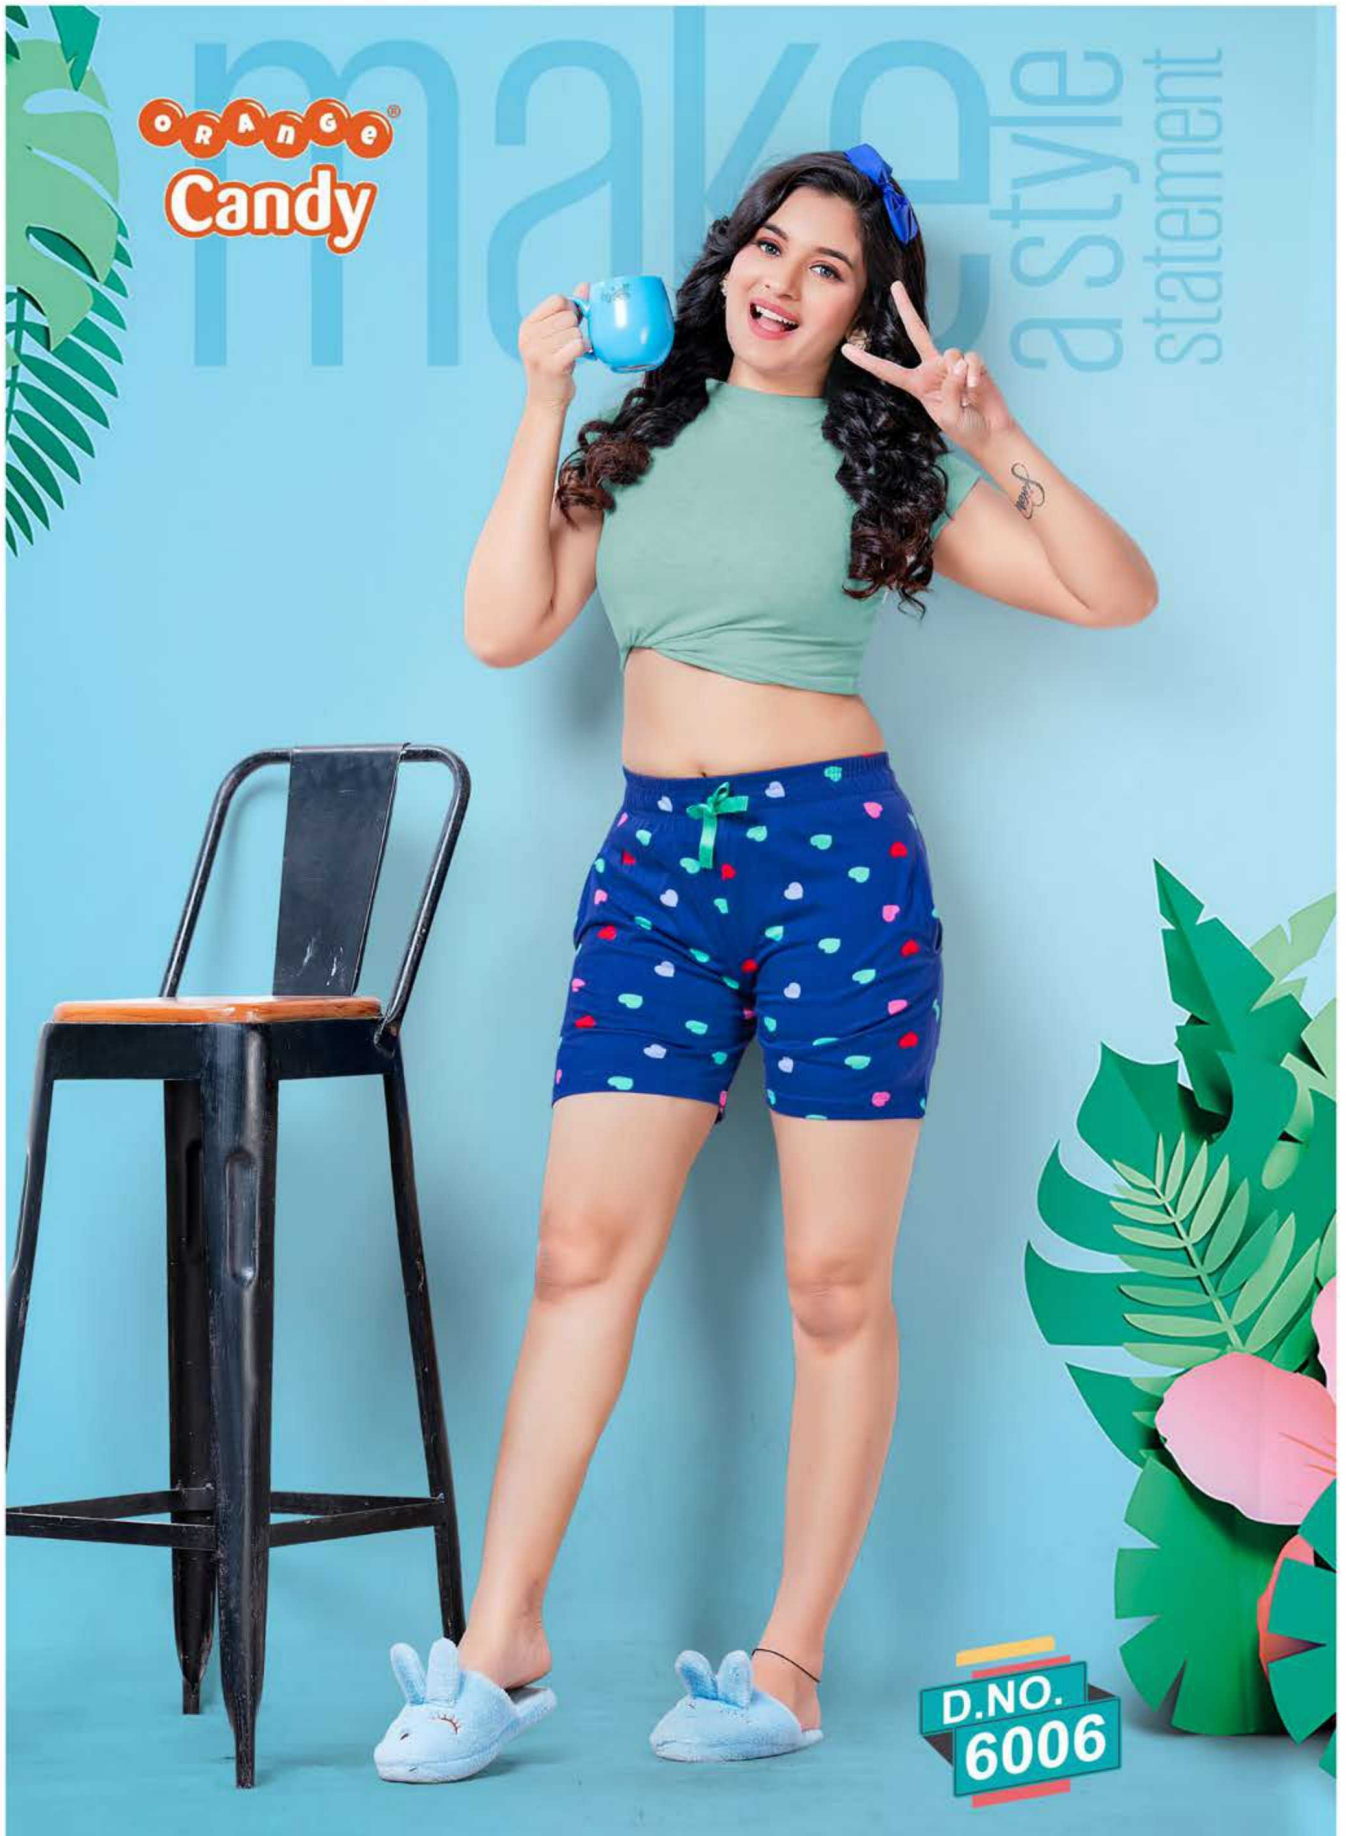

SIZE

L-XL-2XL

ORANGE[®]
Candy

D.NO.
4444

STYLE :-	LADIES PREMIUM NIGHTY
FABRIC :-	100% HOSIERY COMBED COTTON
PACKING :-	6 PCS BOX PACKING

SIZE
S-M-L-XL-2XL

ORANGE[®]
Candy

make
a style
statement