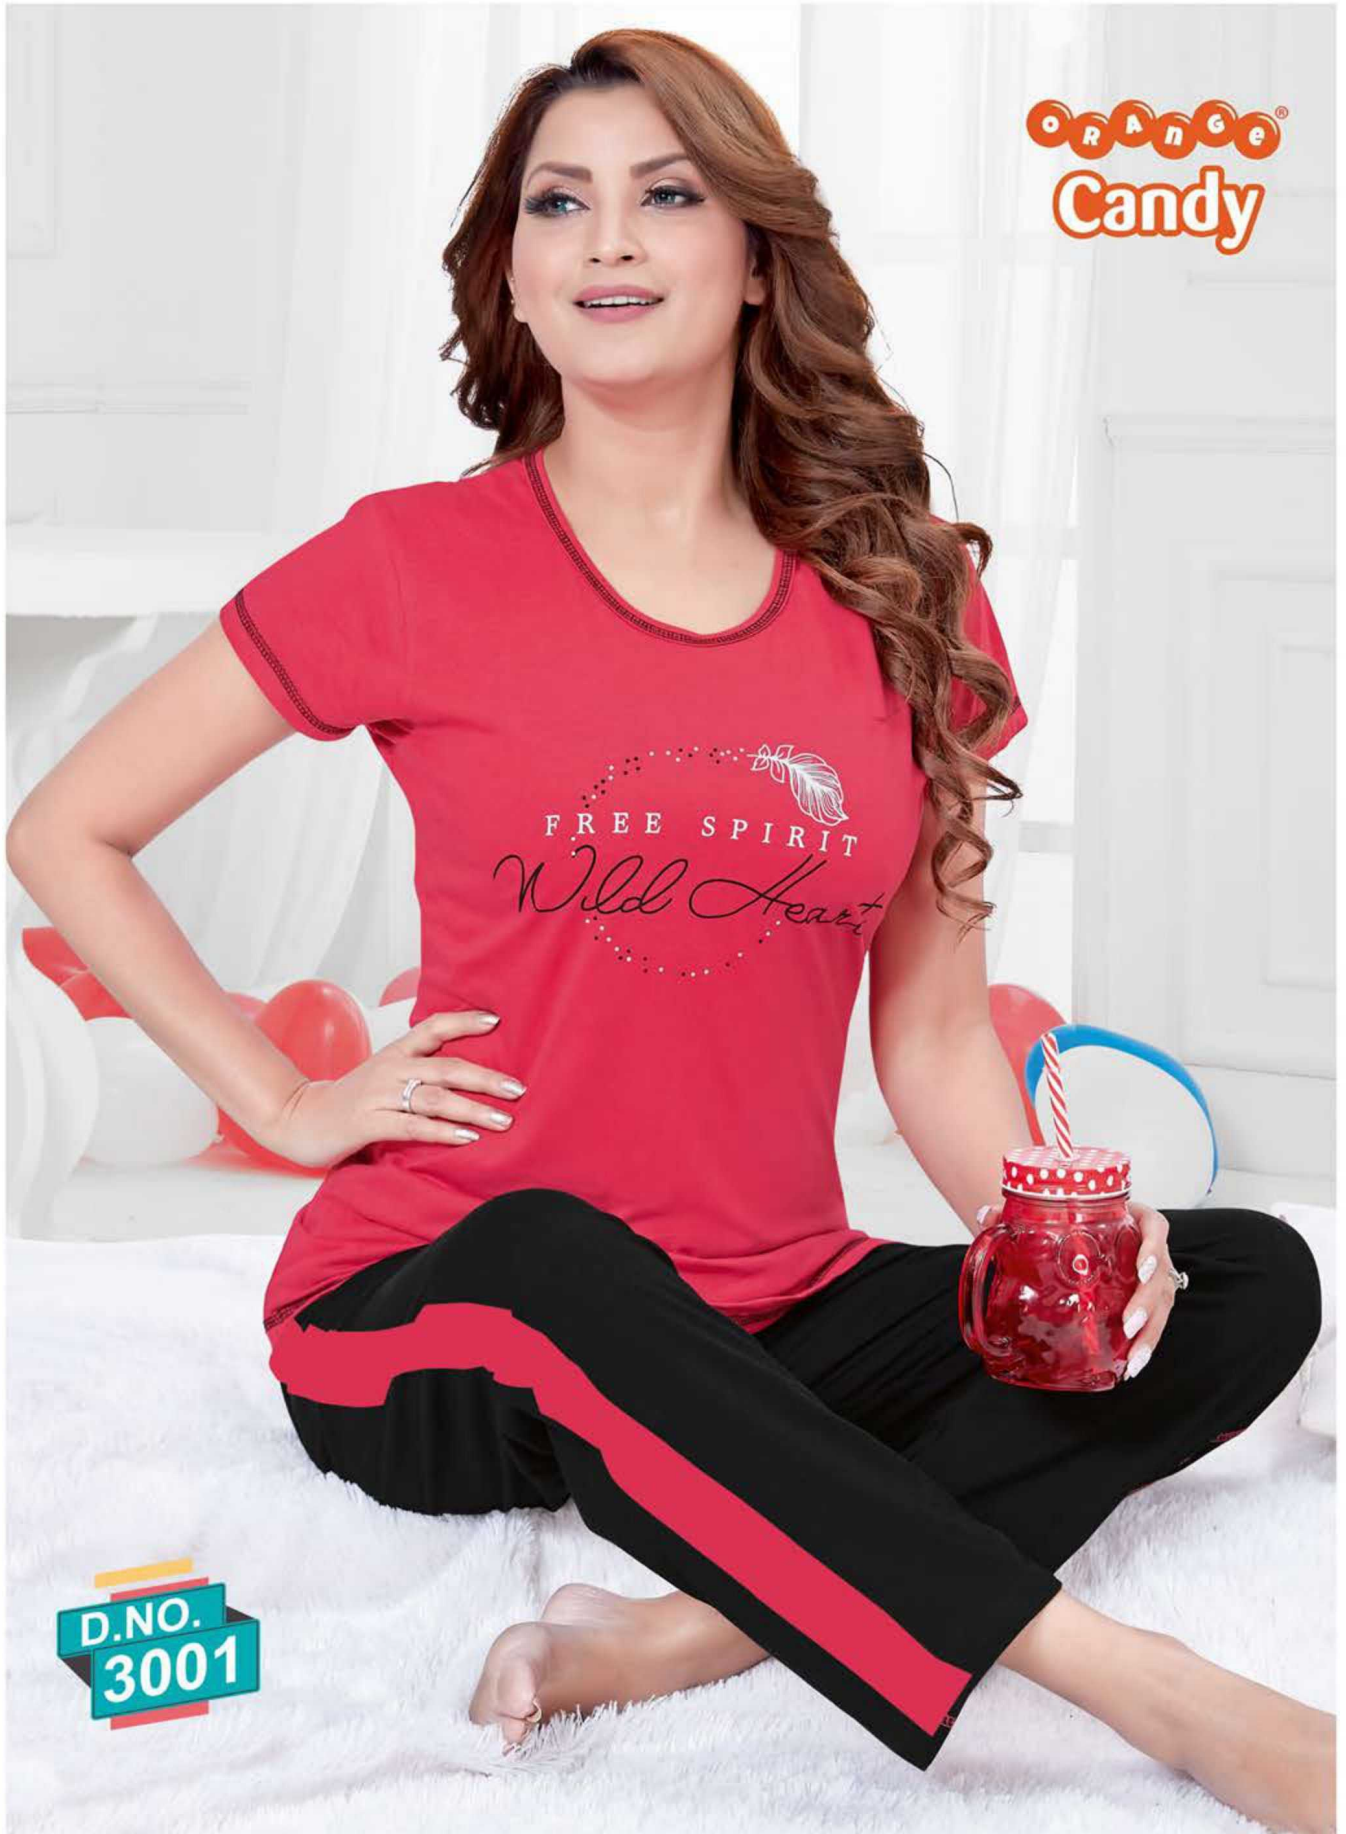

ORANGE
Candy

D.NO.
2727

STYLE :- 2 PCS CORD SET

FABRIC :- IMPORTED TENSIL

PACKING :- 6 PCS BAG PACKING WITH 6 DIFFERENT COLOUR

SIZE

S-M-L-XL-2XL

ORANGE
Candy