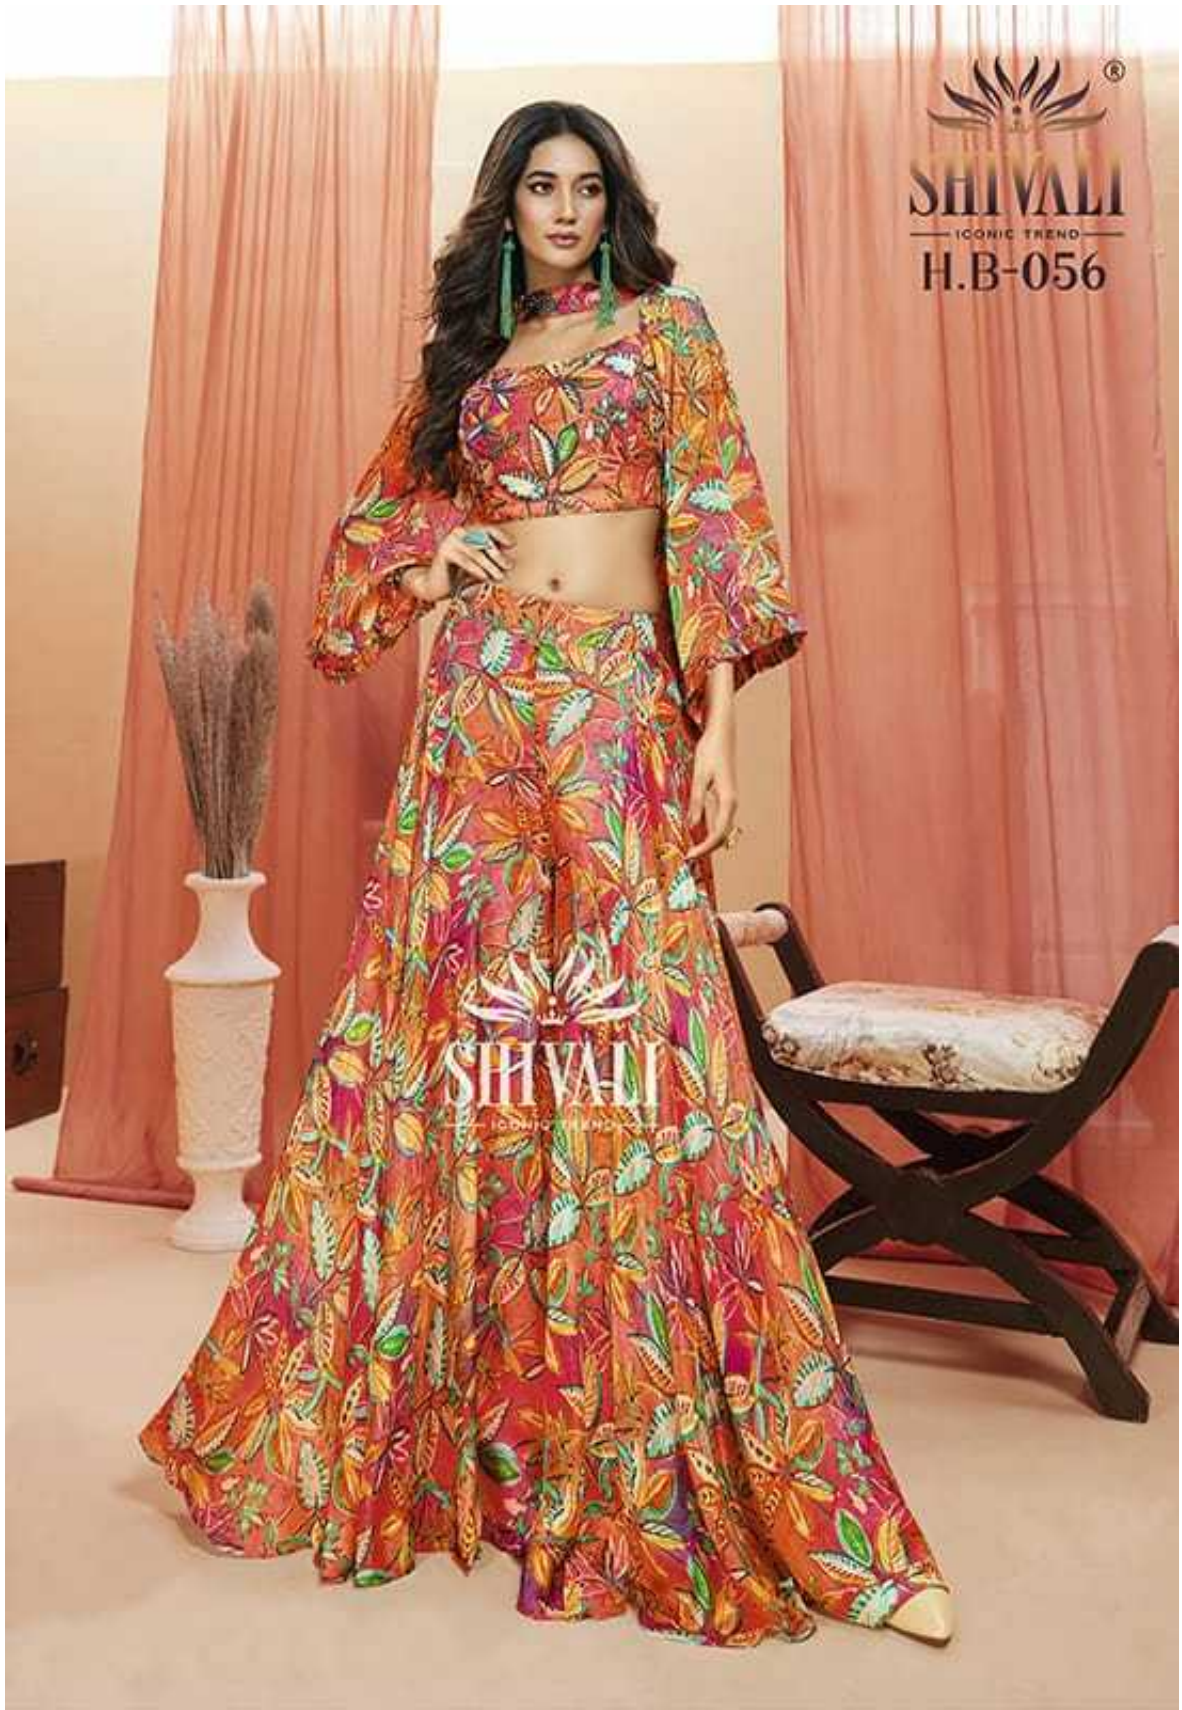

Catalog Name :	shivali designer readymade indo western gown wedding collection new design 2024
Top Fabric :	-
Bottom Fabric :	-
Dupatta Fabric :	-
Pant Fabric :	-
Plazo Fabric :	-
Catalog Pcs :	40
Avg. Price :	Rs. 0
Product Price : ( + 5 % GST)	Rs. 0
Product Weight :	20

3499

SHIVALI  
ND-5001

L, XL, XXL  
2 COLORS

2875

L,XL  
COMBO

3375

L,  
2 COLORS

2499

L,XL  
COMBO

3749

L,XL  
COMBO

2375

L,XL,2XL,3XL  
3 COLORS

2125

  
**SHIVALI**  
— ICONIC TREND —  
*D.No.189*

  
**SHIVALI**  
— ICONIC TREND —

L,XL  
2 COLOR

2749

**SHIVALI**

ICONIC TREND

*D.No.183*

**SHIVALI**

ICONIC TREND

L,XL  
COMBO