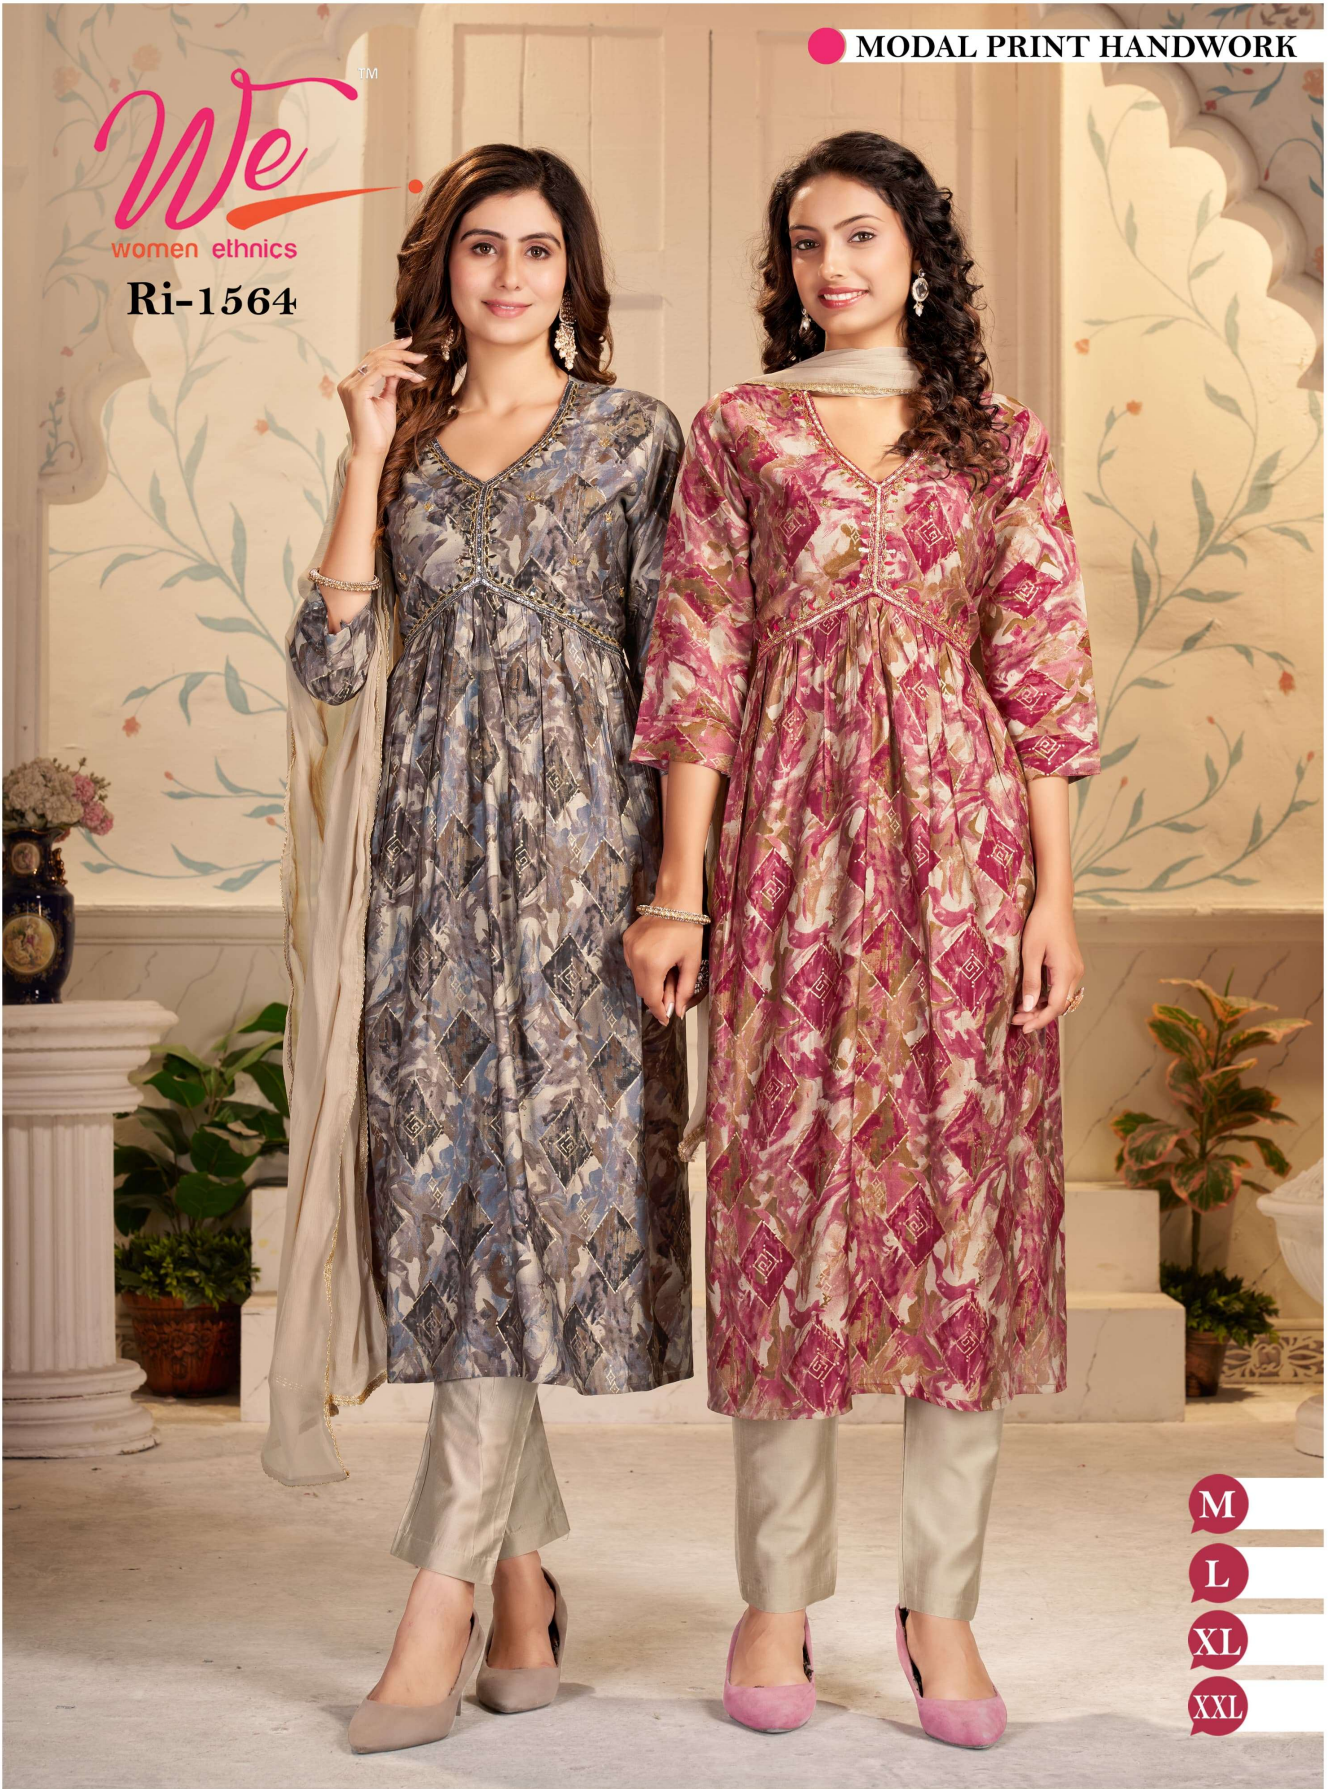

We™

women ethnics

Ri-1564

MODAL PRINT HANDWORK

- M
- L
- XL
- XXL