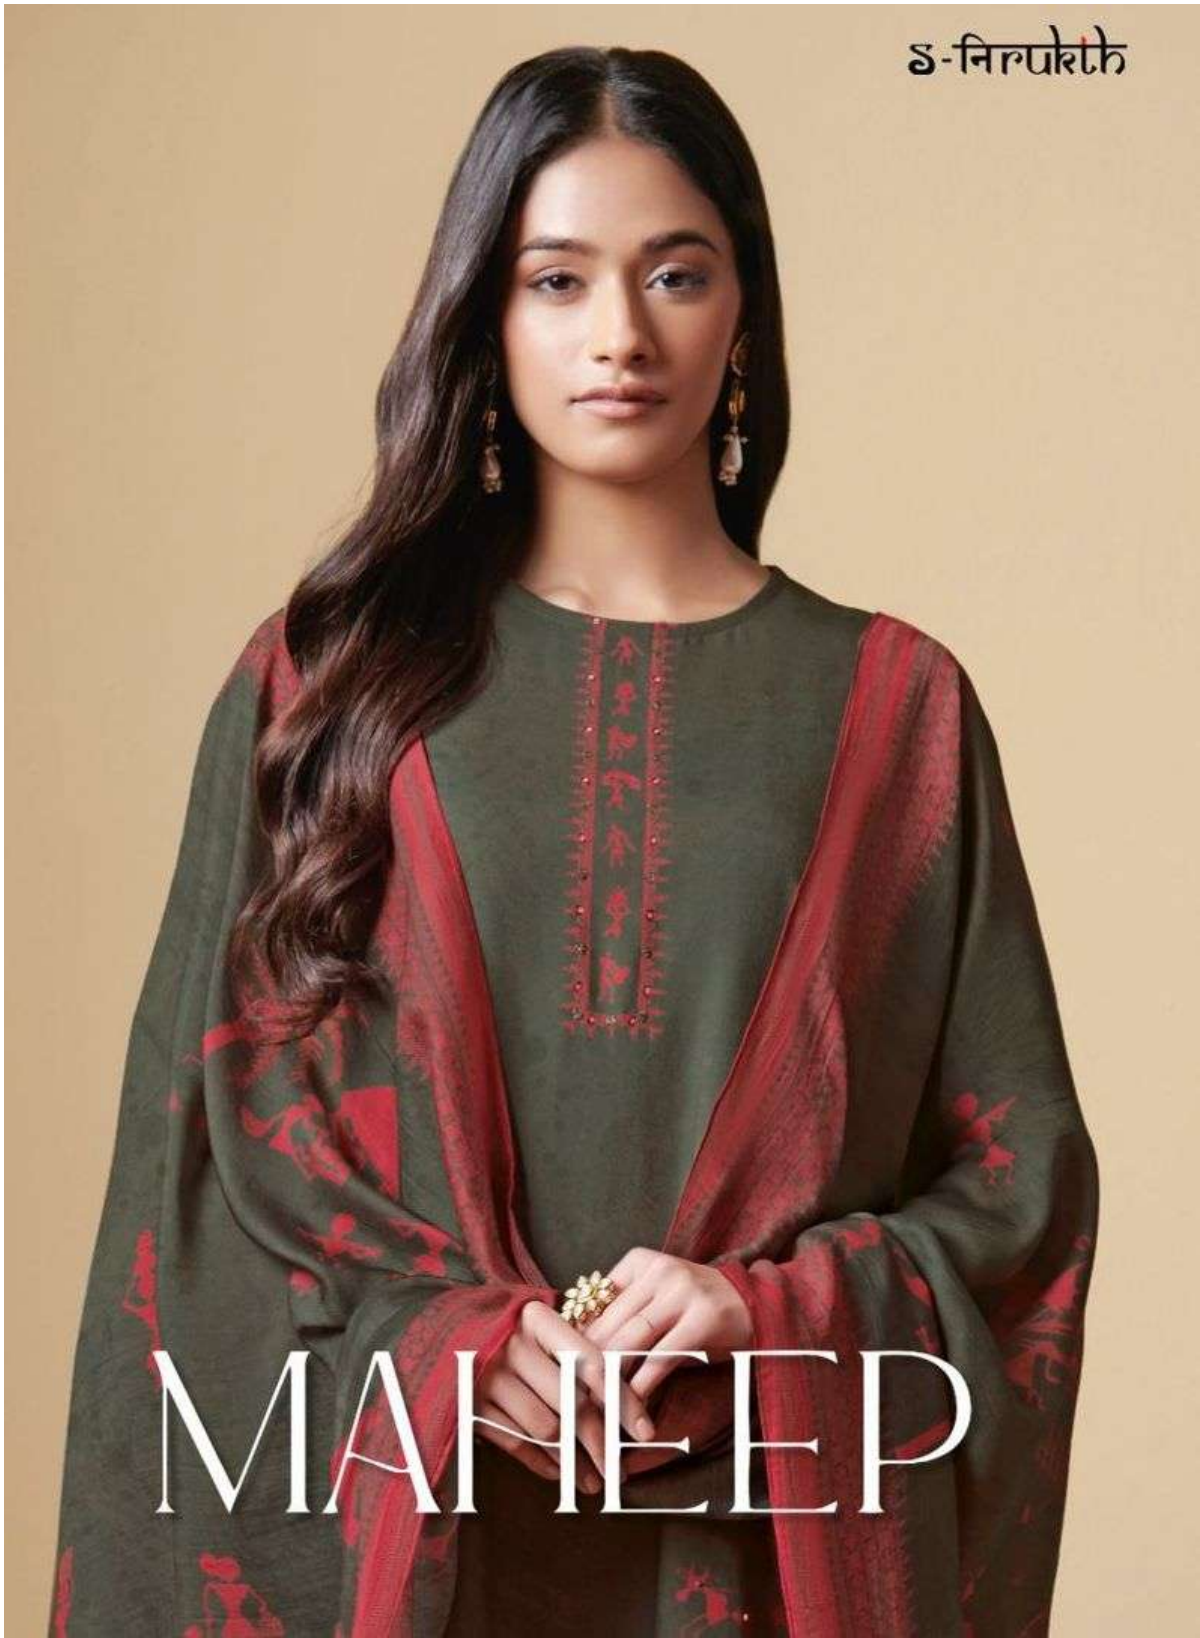

Catalog Name :	s nirukth maheep satin print ladies suits wholesale
Top Fabric :	-
Bottom Fabric :	-
Dupatta Fabric :	-
Pant Fabric :	-
Plazo Fabric :	-
Catalog Pcs :	8
Avg. Price :	Rs. 895
Product Price : ( + 5 % GST)	Rs. 7160
Product Weight :	8